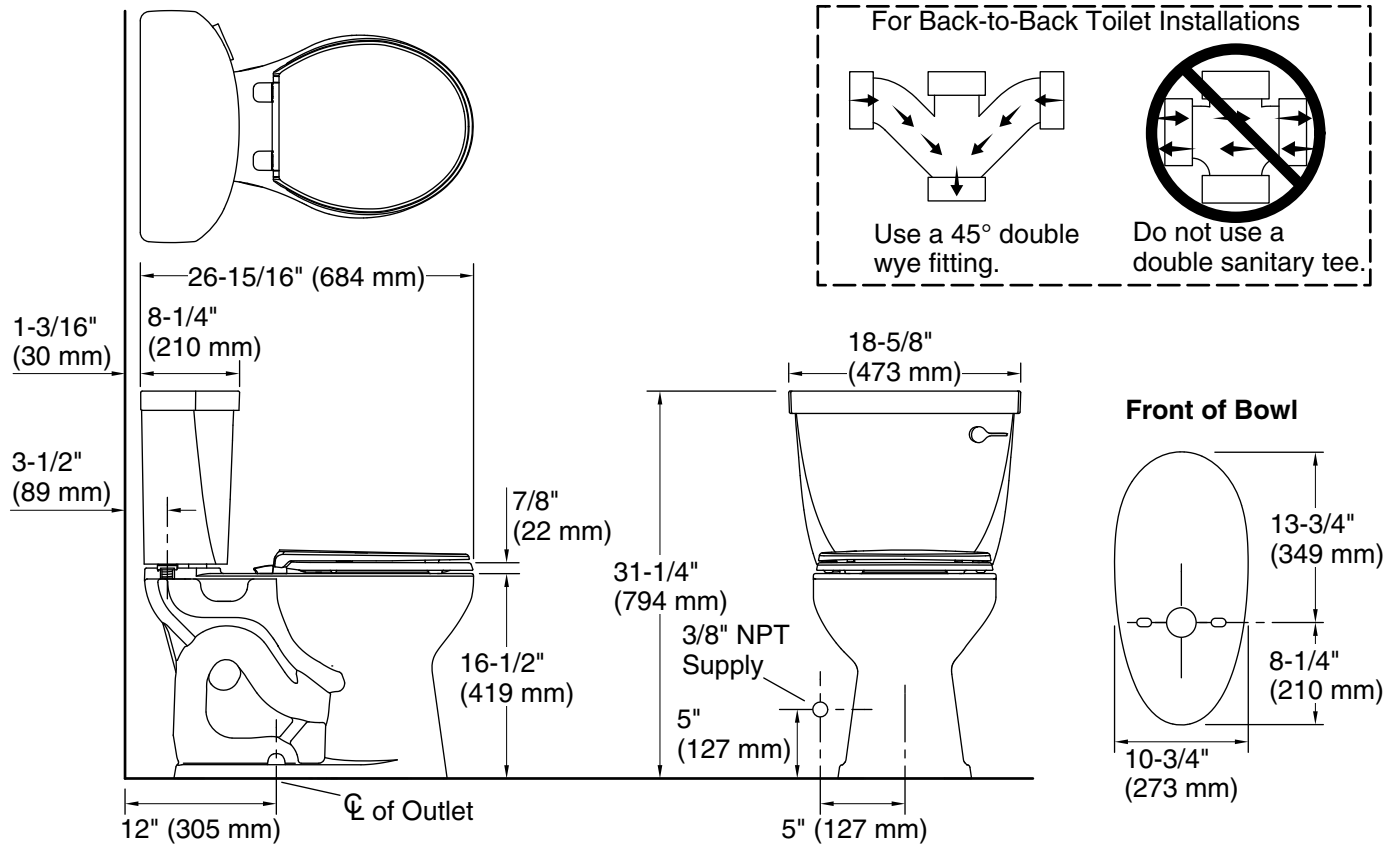

Cimarron® Comfort Height®

two-piece round-front 1.28 gpf chair height toilet
K-31641-RA

Features

- Two-piece design.
- Round-front bowl offers an ideal solution for smaller bathrooms and powder rooms.
- Comfort Height® feature offers chair-height seating that makes sitting down and standing up easier for most adults.
- 1.28 gpf (4.8 lpf).
- Right-hand Polished Chrome trip lever.
- 2-1/8" (54 mm) fully glazed trapway.
- Revolution 360® flushing technology generates a forceful swirling motion to keep the bowl clean longer.
- Sanitary guard where bowl and tank meet for ease of cleaning.
- CleanCoat™ surface treatment inhibits the growth of water scale and mineral stains for improved ease of cleaning.

Installation

- Standard 12" (305 mm) rough-in.
- Seat and supply line sold separately.

Recommended Products/Accessories

- K-4639 Cachet® Quiet-Close™ Round-Front Toilet Seat
- K-76923 Puretide™ Quiet-Close™ Round-front manual bidet toilet seat
- K-25986-R Right-hand trip lever
- K-5420 Low-Profile Bolt Caps

Included Components

Additional Components:

- K-31589 Round-front chair-height toilet bowl
- K-31615-RA 1.28 gpf toilet tank with right-hand trip lever

ADA CSA B651 OBC

Codes/Standards

ASME A112.19.2/CSA B45.1
DOE - Energy Policy Act 1992
EPA WaterSense®
California Energy Commission (CEC)
ADA
ICC/ANSI A117.1
CSA B651
OBC

Technical Information

All product dimensions are nominal.

Toilet type:	Floor-mount
Waste Outlet:	Floor
Bowl shape:	Round-front
Flush type:	AquaPiston®, Revolution 360®
Trap passageway:	2-1/8" (54 mm)
Water Consumption	
Full:	1.28 gpf (4.8 lpf)
Water surface size:	8-5/8" x 7-13/16" (218 mm x 198 mm)
Rim to water surface:	6-5/8" (168 mm)
Rough-in:	12" (305 mm)